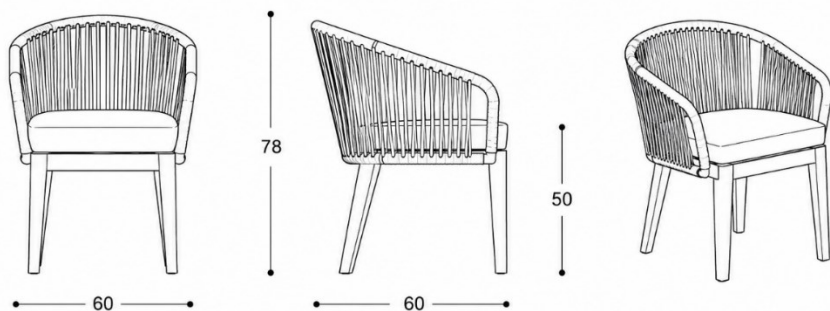

Finiture disponibili / Available finishings

Codice	Intreccio	Telaio
PW	Pearl White	Ivory White
DM	Desert Mix	Anthracite Grey
CP	Cappuccino	Anthracite Grey