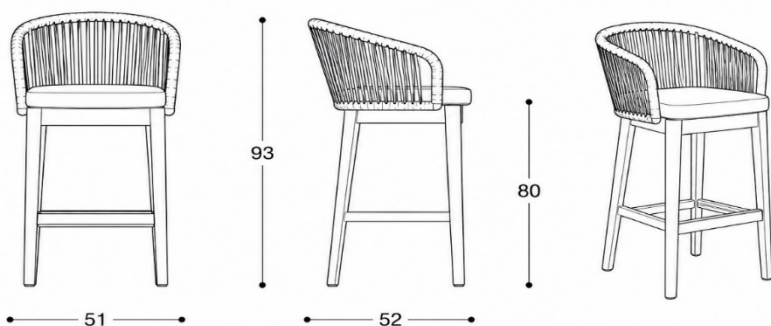

Misure Prodotto cm / Product Measurements cm

W	D	H	SH	SHWC
51	52	93	80	74

Imballo / Packing

Box	Packing size	Volume	Gross weight
1	55×56×97	0.30 m ³	11 kg

LETTINO DAKOTA / DAKOTA SUNLOUNGER

Misure Prodotto cm / Product Measurements cm