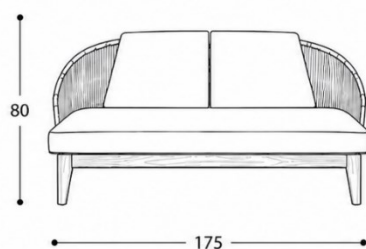

DAYBED DAKOTA / DAKOTA DAYBED

Codice prodotto / Product code:

60-212 PW / DM

Categoria / Category Daybeds

Design by Rosa Creative Room

Materiali / Materials

Struttura / Structure

Teak naturale legale certificato

Certified legal origin teakwood

Telaio schienale / Backrest frame

Alluminio verniciato a polvere

Powder coated aluminum

Intreccio / Weaving

PW → corda 100% polipropilene

100% polypropylene rope

DM → corda 100% olefin

100% olefin rope

Cuscinatura / Cushions

Cuscini seduta e schienale inclusi

Seat and back cushions included

Tessuto standard: **Havana Grey** — 100% poliestere outdoor

Standard fabric: Havana Grey — 100% outdoor polyester

Imbottitura standard in poliuretano espanso

Standard polyurethane foam padding

Disponibile su richiesta imbottitura drenante Quick-Dry

Quick-Dry open-cell foam available on request

Caratteristiche / Features

Schienali reclinabili indipendenti

Independent reclining backrests

Finiture disponibili / Available finishings

Codice	Intreccio	Telaio
PW	Pearl White	Ivory White
DM	Desert Mix	Anthracite Grey

Misure Prodotto cm / Product Measurements cm

W max	W front	D	H	SH
175	135	198	80	43

Imballo / Packing

Box	Packing size	Volume	Gross weight
1	205×180×84	3.10 m³	62 kg