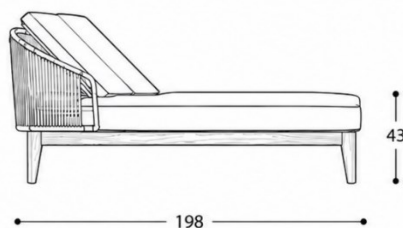

DAYBED DAKOTA / DAKOTA DAYBED

Codice prodotto / Product code:

60-212 PW / DM

Categoria / Category Daybeds

Design by Rosa Creative Room

Materiali / Materials

Struttura / Structure

Teak naturale legale certificato

Certified legal origin teakwood

Telaio schienale / Backrest frame

Alluminio verniciato a polvere

Powder coated aluminum

Intreccio / Weaving

PW → corda 100% polipropilene

100% polypropylene rope

DM → corda 100% olefin

100% olefin rope

Cuscinatura / Cushions

Cuscini seduta e schienale inclusi

Seat and back cushions included

Tessuto standard: **Havana Grey** — 100% poliestere outdoor

Standard fabric: Havana Grey — 100% outdoor polyester

Imbottitura standard in poliuretano espanso

Standard polyurethane foam padding

Disponibile su richiesta imbottitura drenante Quick-Dry

Quick-Dry open-cell foam available on request

Caratteristiche / Features

Schienali reclinabili indipendenti

Independent reclining backrests

Finiture disponibili / Available finishings

Codice	Intreccio	Telaio
PW	Pearl White	Ivory White
DM	Desert Mix	Anthracite Grey

Misure Prodotto cm / Product Measurements cm

W max	W front	D	H	SH
175	135	198	80	43

Imballo / Packing

Box	Packing size	Volume	Gross weight
1	205×180×84	3.10 m³	62 kg