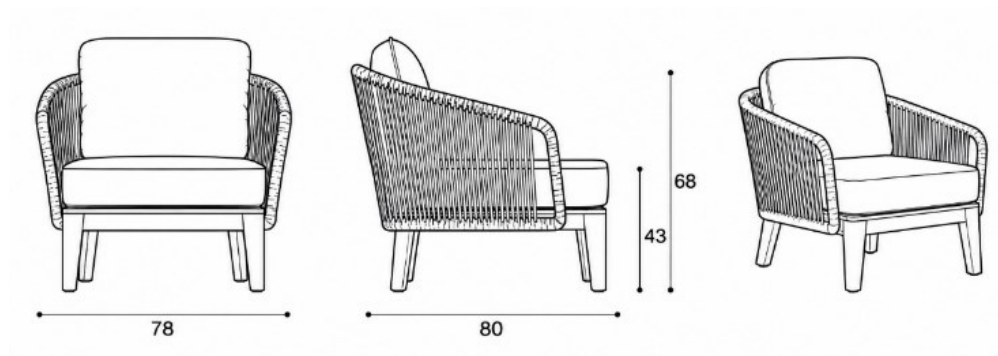

Finiture disponibili / Available finishings

Codice	Intreccio	Telaio
PW	Pearl White	Ivory White
DM	Desert Mix	Anthracite Grey
CP	Cappuccino	Anthracite Grey